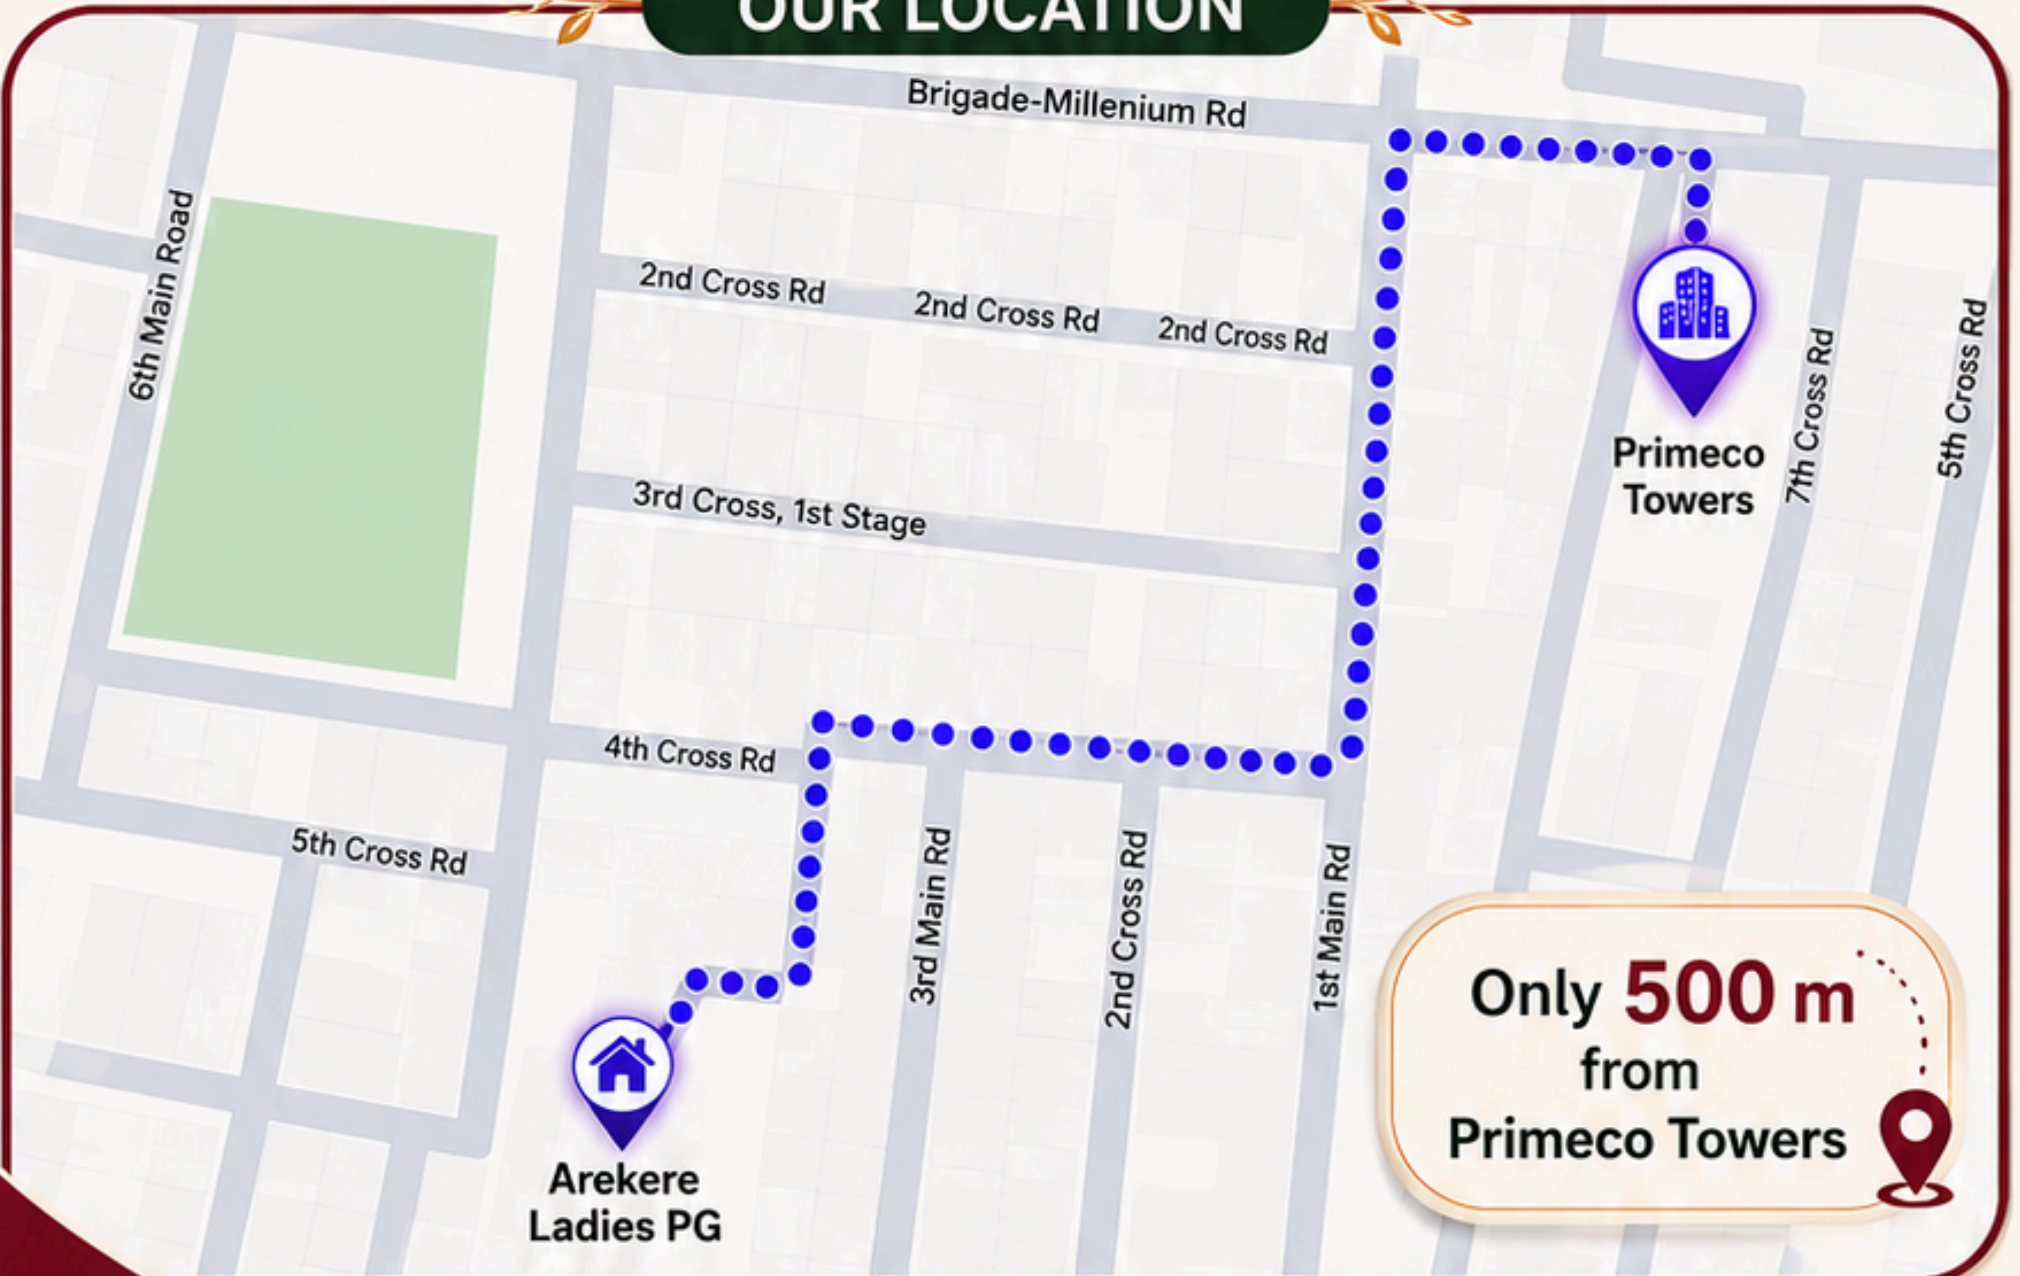

www.arekereladiespg.com

OUR ADDRESS

Arekere ladies pg,

284, 5th Main Road,

Bannerghatta Rd,

Arekere MICO Layout 2nd stage,

Arekere, Bengaluru, 560076

OUR LOCATION